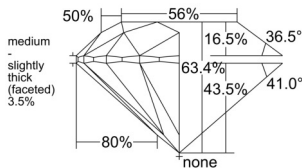

GIA®

FACSIMILE

GIA REPORT 7516220187

Verify this report at GIA.edu

GIA NATURAL DIAMOND DOSSIER®

January 16, 2025
GIA Report Number 7516220187
Shape and Cutting Style ..... Round Brilliant
Measurements ..... 4.87 - 4.90 x 3.10 mm

GRADING RESULTS

Carat Weight ..... 0.46 carat
Color Grade ..... H
Clarity Grade VS1
Cut Grade ..... Excellent

ADDITIONAL GRADING INFORMATION

Polish ..... Excellent
Symmetry ..... Excellent
Fluorescence ..... Medium Blue
Clarity Characteristics..... Crystal, Cloud, Needle, Pinpoint
Inscription(s): GIA 7516220187

PROPORTIONS

Profile to actual proportions

GRADING SCALES

GIA COLOR SCALE

COLORLESS	D
	E
	F
	G
	H
	I
	J
NEAR COLORLESS	K
	L
FAIN	M
	N
	O
	P
VERY LIGHT	Q
	R
	S
	T
	U
	V
	W
	X
	Y
LIGHT	Z

GIA CLARITY SCALE

	FLAWLESS
	INTERNALLY FLAWLESS
VERY VERY SLIGHTLY INCLUDED	VVS₁
	VVS₂
VERY SLIGHTLY INCLUDED	VS₁
	VS₂
SLIGHTLY INCLUDED	SI₁
	SI₂
	I₁
	I₂
INCLUDED	I₃

GIA CUT SCALE

	EXCELLENT
	VERY GOOD
	GOOD
	FAIR
	POOR