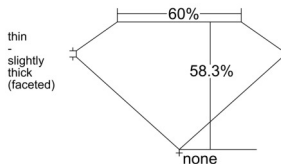

GIA®

FACSIMILE

GIA REPORT 7516220838

Verify this report at GIA.edu

GIA NATURAL DIAMOND DOSSIER®

January 16, 2025
GIA Report Number 7516220838
Shape and Cutting Style ..... Heart Brilliant
Measurements ..... 5.47 x 6.20 x 3.61 mm

GRADING RESULTS

Carat Weight ..... 0.71 carat
Color Grade I
Clarity Grade SI1

ADDITIONAL GRADING INFORMATION

Polish ..... Excellent
Symmetry ..... Excellent
Fluorescence ..... None
Clarity Characteristics..... Crystal, Feather
Inscription(s): GIA 7516220838

PROPORTIONS

Profile not to actual proportions

GRADING SCALES

GIA COLOR SCALE		GIA CLARITY SCALE			
COLORLESS	D	VERY VERY SLIGHTLY INCLUDED	FLAWLESS		
	E		INTERNALLY FLAWLESS		
	F	VERY SLIGHTLY INCLUDED	VVS₁		
	G		VVS₂		
	H		VS₁		
	NEAR COLORLESS	I	SLIGHTLY INCLUDED	VS₂	
		J		SI₁	
		FAINT	K	INCLUDED	SI₂
			L		I₁
			M		I₂
VERT LIGHT	N	INCLUDED	I₃		
	O				
	P				
	Q				
	R				
LIGHT	S				
	T				
	U				
	V				
	W				
	Z