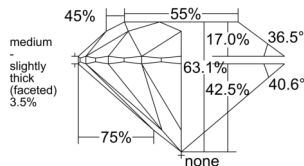

GIA®

FACSIMILE

GIA REPORT 7516222321

Verify this report at gia.edu

GIA NATURAL DIAMOND DOSSIER®

January 17, 2025
GIA Report Number 7516222321
Shape and Cutting Style ..... Round Brilliant
Measurements ..... 4.92 - 4.96 x 3.11 mm

GRADING RESULTS

Carat Weight ..... 0.47 carat
Color Grade ..... F
Clarity Grade VS2
Cut Grade ..... Excellent

ADDITIONAL GRADING INFORMATION

Polish ..... Excellent
Symmetry ..... Excellent
Fluorescence ..... Medium Blue
Clarity Characteristics ..... Crystal
Inscription(s): GIA 7516222321

PROPORTIONS

Profile to actual proportions