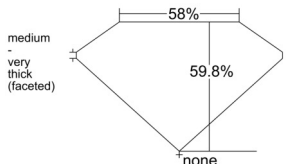

GIA®

FACSIMILE

GIA REPORT

7516223492

Verify this report at GIA.edu

GIA NATURAL DIAMOND DOSSIER®

January 16, 2025
GIA Report Number 7516223492
Shape and Cutting Style ..... Heart Brilliant
Measurements ..... 3.99 x 4.69 x 2.80 mm

GRADING RESULTS

Carat Weight ..... 0.31 carat
Color Grade ..... D
Clarity Grade VS2

ADDITIONAL GRADING INFORMATION

Polish ..... Excellent
Symmetry ..... Very Good
Fluorescence ..... None
Clarity Characteristics..... Cloud, Feather, Crystal
Inscription(s): GIA 7516223492

PROPORTIONS

Profile not to actual proportions

GRADING SCALES

GIA COLOR SCALE		GIA CLARITY SCALE			
COLORLESS	D	VERY VERY SLIGHTLY INCLUDED	FLAWLESS		
	E		INTERNALLY FLAWLESS		
	F	VERY SLIGHTLY INCLUDED	VVS₁		
	G		VVS₂		
	H		VS₁		
	NEAR COLORLESS	I	SLIGHTLY INCLUDED	VS₂	
		J		SI₁	
		FAINT	K	INCLUDED	SI₂
			L		I₁
			M		I₂
VERT LIGHT	N	LIGHT	I₃		
	O				
	P				
	Q				
	R