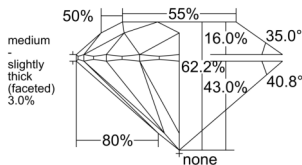

GIA®

FACSIMILE

GIA REPORT

7516226722

Verify this report at GIA.edu

GIA NATURAL DIAMOND DOSSIER®

January 16, 2025
GIA Report Number 7516226722
Shape and Cutting Style ..... Round Brilliant
Measurements ..... 4.71 - 4.75 x 2.94 mm

GRADING RESULTS

Carat Weight ..... 0.40 carat
Color Grade ..... D
Clarity Grade S11
Cut Grade ..... Excellent

ADDITIONAL GRADING INFORMATION

Polish ..... Excellent
Symmetry ..... Excellent
Fluorescence ..... Faint
Clarity Characteristics ..... Crystal, Feather
Inscription(s): GIA 7516226722

PROPORTIONS

Profile to actual proportions