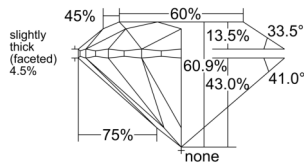

GIA®

FACSIMILE

GIA NATURAL DIAMOND DOSSIER®

January 22, 2025

GIA Report Number 7516262344

Shape and Cutting Style ..... Round Brilliant

Measurements ..... 4.52 - 4.54 x 2.76 mm

GRADING RESULTS

Carat Weight ..... 0.35 carat

Color Grade ..... G

Clarity Grade VS1

Cut Grade ..... Excellent

ADDITIONAL GRADING INFORMATION

Polish ..... Excellent

Symmetry ..... Excellent

Fluorescence ..... None

Clarity Characteristics..... Needle, Pinpoint

Inscription(s): GIA 7516262344

GIA REPORT 7516262344

Verify this report at GIA.edu

PROPORTIONS

Profile to actual proportions

GRADING SCALES

GIA COLOR SCALE

COLORLESS	D
	E
	F
	G
	H
	I
	J
NEAR COLORLESS	K
	L
Faint	M
	N
	O
	P
	Q
	R
	S
	T
	U
	V
	W
	X
	Y
LIGHT	Z

GIA CLARITY SCALE

FLAWLESS	VERY VERY SLIGHTLY INCLUDED	VS₁	VS₂	SI₁	SI₂	I₁	I₂	I₃			
									VERY SLIGHTLY INCLUDED	SLIGHTLY INCLUDED	INCLUDED

GIA CUT SCALE

EXCELLENT
VERY GOOD
GOOD
FAIR
POOR