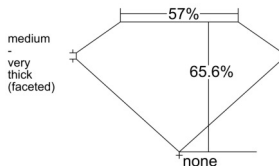

GIA®

FACSIMILE

GIA REPORT

7516266490

Verify this report at GIA.edu

GIA NATURAL DIAMOND DOSSIER®

February 07, 2025

GIA Report Number 7516266490

Shape and Cutting Style ..... Marquise Brilliant

Measurements ..... 8.28 x 4.60 x 3.02 mm

GRADING RESULTS

Carat Weight ..... 0.70 carat

Color Grade ..... G

Clarity Grade VS1

ADDITIONAL GRADING INFORMATION

Polish ..... Excellent

Symmetry ..... Excellent

Fluorescence ..... None

Clarity Characteristics..... Cavity, Feather, Pinpoint, Indented
Natural

Inscription(s): GIA 7516266490

PROPORTIONS

Profile not to actual proportions

GRADING SCALES

GIA COLOR SCALE		GIA CLARITY SCALE			
COLORLESS	D	VERY VERY SLIGHTLY INCLUDED	FLAWLESS		
	E		INTERNALLY FLAWLESS		
	F	VERY SLIGHTLY INCLUDED	VVS₁		
	G		VVS₂		
	H		VS₁		
	NEAR COLORLESS	I	SLIGHTLY INCLUDED	VS₂	
		J		SI₁	
		FAINT	K	INCLUDED	SI₂
			L		I₁
			M		I₂
VERT LIGHT	N	INCLUDED	I₃		
	O				
	P				
	Q				
	R				
	S				
	T				
LIGHT	U				
	V				
	W				
	X				
Y					
Z