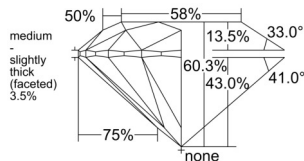

GIA®

FACSIMILE

GIA REPORT

7516272431

Verify this report at GIA.edu

GIA NATURAL DIAMOND DOSSIER®

January 24, 2025
GIA Report Number 7516272431
Shape and Cutting Style ..... Round Brilliant
Measurements ..... 4.80 - 4.81 x 2.90 mm

GRADING RESULTS

Carat Weight ..... 0.41 carat
Color Grade ..... J
Clarity Grade VS1
Cut Grade ..... Excellent

ADDITIONAL GRADING INFORMATION

Polish ..... Excellent
Symmetry ..... Excellent
Fluorescence ..... None
Clarity Characteristics ..... Cloud
Inscription(s): GIA 7516272431

PROPORTIONS

Profile to actual proportions

GRADING SCALES

GIA COLOR SCALE

COLORESS	D
	E
	F
	G
	H
	I
	J
NEAR COLORESS	K
	L
FANIT	M
	N
	O
	P
	Q
VERY LIGHT	R
	S
	T
	U
	V
	W
	X
	Y
LIGHT	Z

GIA CLARITY SCALE

FLAWLESS	INTERNAL FLAWLESS	VERY VERY SLIGHTLY INCLUDED	VERY SLIGHTLY INCLUDED	SLIGHTLY INCLUDED	INCLUDED	
		VVS₁	VVS₂	VS₁	VS₂	
			SI₁	SI₂	I₁	
					I₂	
					I₃	

GIA CUT SCALE

EXCELLENT
VERY GOOD
GOOD
FAIR
POOR