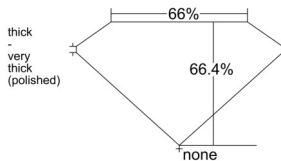

GIA®

FACSIMILE

GIA REPORT 7516273923

Verify this report at GIA.edu

GIA NATURAL DIAMOND DOSSIER®

January 24, 2025
GIA Report Number 7516273923
Shape and Cutting Style ..... Emerald Cut
Measurements ..... 5.61 x 4.01 x 2.66 mm

GRADING RESULTS

Carat Weight ..... 0.60 carat
Color Grade ..... E
Clarity Grade VS2

ADDITIONAL GRADING INFORMATION

Polish ..... Excellent
Symmetry ..... Very Good
Fluorescence ..... None
Clarity Characteristics ..... Crystal
Inscription(s): GIA 7516273923

PROPORTIONS

Profile not to actual proportions

GRADING SCALES

GIA COLOR SCALE		GIA CLARITY SCALE			
COLORLESS	D	VERY VERY SLIGHTLY INCLUDED	FLAWLESS		
	E		INTERNALLY FLAWLESS		
	F		VVS₁		
	G		VVS₂		
	NEAR COLORLESS	H	VERY SLIGHTLY INCLUDED	VS₁	
		I		VS₂	
		FAINT	J	SLIGHTLY INCLUDED	SI₁
			K		SI₂
	L		I₁		
	M		I₂		
N	I₃				
P					
VERT LIGHT	Q	INCLUDED			
	R				
	S				
	T				
	U				
	V				
LIGHT	W				
	X				
	Y				
	Z