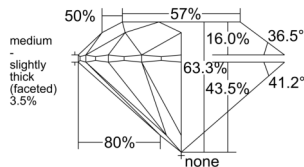

GIA®

FACSIMILE

GIA REPORT

7516275461

Verify this report at GIA.edu

GIA NATURAL DIAMOND DOSSIER®

January 24, 2025
GIA Report Number 7516275461
Shape and Cutting Style ..... Round Brilliant
Measurements ..... 4.24 - 4.26 x 2.69 mm

GRADING RESULTS

Carat Weight ..... 0.30 carat
Color Grade ..... F
Clarity Grade VS1
Cut Grade ..... Excellent

ADDITIONAL GRADING INFORMATION

Polish ..... Excellent
Symmetry ..... Excellent
Fluorescence ..... None
Clarity Characteristics ..... Feather, Pinpoint
Inscription(s): GIA 7516275461

PROPORTIONS

Profile to actual proportions

GRADING SCALES

GIA COLOR SCALE

COLORLESS	D
	E
	F
	G
	H
	I
	J
NEAR COLORLESS	K
	L
Faint	M
	N
	O
	P
Very Light	Q
	R
	S
	T
	U
	V
Light	W
	X
	Y
	Z

GIA CLARITY SCALE

FLAWLESS	INTERNAL FLAWLESS	EXCELLENT	
VERY VERY SLIGHTLY INCLUDED	VVS₁	VERY GOOD	
	VVS₂		
VERY SLIGHTLY INCLUDED	VS₁	GOOD	
	VS₂		
SLIGHTLY INCLUDED	SI₁	FAIR	
	SI₂		
INCLUDED	I₁	POOR	
	I₂		
	I₃