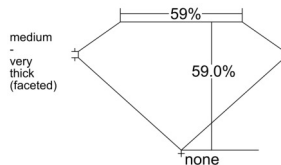

GIA®

FACSIMILE

GIA REPORT

7516277880

Verify this report at GIA.edu

GIA NATURAL DIAMOND DOSSIER®

January 23, 2025
GIA Report Number 7516277880
Shape and Cutting Style ..... Heart Brilliant
Measurements ..... 4.71 x 5.52 x 3.26 mm

GRADING RESULTS

Carat Weight ..... 0.51 carat
Color Grade ..... G
Clarity Grade VS1

ADDITIONAL GRADING INFORMATION

Polish ..... Excellent
Symmetry ..... Excellent
Fluorescence ..... None
Clarity Characteristics..... Crystal, Feather, Needle, Pinpoint
Inscription(s): GIA 7516277880

PROPORTIONS

Profile not to actual proportions

GRADING SCALES

GIA COLOR SCALE		GIA CLARITY SCALE			
COLORLESS	D	VERY VERY SLIGHTLY INCLUDED	FLAWLESS		
	E		INTERNALLY FLAWLESS		
	F	VERY SLIGHTLY INCLUDED	VVS₁		
	G		VVS₂		
	H		VS₁		
	NEAR COLORLESS	I	SLIGHTLY INCLUDED	VS₂	
		J		SI₁	
		FAINT	K	INCLUDED	SI₂
			L		I₁
			M		I₂
VERT LIGHT	N	INCLUDED	I₃		
	O				
	P				
	Q				
	R				
LIGHT	S				
	T				
	U				
	V				
	W				
X					
Y					
Z