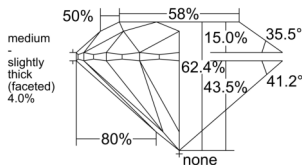

GIA®

FACSIMILE

GIA REPORT

7516283981

Verify this report at GIA.edu

GIA NATURAL DIAMOND DOSSIER®

January 27, 2025
GIA Report Number 7516283981
Shape and Cutting Style ..... Round Brilliant
Measurements ..... 5.95 - 5.99 x 3.73 mm

GRADING RESULTS

Carat Weight ..... 0.82 carat
Color Grade ..... F
Clarity Grade VS2
Cut Grade ..... Excellent

ADDITIONAL GRADING INFORMATION

Polish ..... Excellent
Symmetry ..... Excellent
Fluorescence ..... None
Clarity Characteristics ..... Feather
Inscription(s): GIA 7516283981

PROPORTIONS

Profile to actual proportions

GRADING SCALES

GIA COLOR SCALE

COLORLESS	D
	E
	F
	G
	H
	I
	J
NEAR COLORLESS	K
	L
Faint	M
	N
	O
	P
Very Light	Q
	R
	S
	T
	U
	V
Light	W
	X
	Y
	Z

GIA CLARITY SCALE

FLAWLESS	INTERNAL FLAWLESS	
		FLAWLESS
VERY VERY SLIGHTLY INCLUDED	VVS₁	
	VVS₂	
VERY SLIGHTLY INCLUDED	VS₁	
	VS₂	
SLIGHTLY INCLUDED	SI₁	
	SI₂	
INCLUDED	I₁	
	I₂	
	I₃	

GIA CUT SCALE

EXCELLENT
VERY GOOD
GOOD
FAIR
POOR