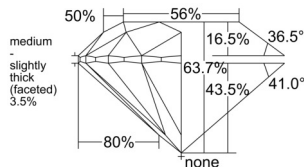

GIA®

FACSIMILE

GIA REPORT

7516301640

Verify this report at GIA.edu

GIA NATURAL DIAMOND DOSSIER®

January 28, 2025
GIA Report Number 7516301640
Shape and Cutting Style ..... Round Brilliant
Measurements ..... 5.60 - 5.65 x 3.58 mm

GRADING RESULTS

Carat Weight ..... 0.70 carat
Color Grade I
Clarity Grade VS2
Cut Grade ..... Excellent

ADDITIONAL GRADING INFORMATION

Polish ..... Excellent
Symmetry ..... Excellent
Fluorescence ..... Medium Blue
Clarity Characteristics ..... Cloud, Crystal
Inscription(s): GIA 7516301640

PROPORTIONS

Profile to actual proportions

GRADING SCALES

GIA COLOR SCALE

COLOURLESS	D
	E
	F
	G
	H
	I
	J
NEAR COLOURLESS	K
	L
FAIN	M
	N
	O
	P
VERY LIGHT	Q
	R
	S
	T
	U
	V
	W
	X
	Y
LIGHT	Z

GIA CLARITY SCALE

FLAWLESS	INTERNAL FLAWLESS	
		FLAWLESS
VERY VERY SLIGHTLY INCLUDED	VVS₁	
	VVS₂	
VERY SLIGHTLY INCLUDED	VS₁	
	VS₂	
SLIGHTLY INCLUDED	SI₁	
	SI₂	
INCLUDED	I₁	
	I₂	
	I₃	

GIA CUT SCALE

EXCELLENT
VERY GOOD
GOOD
FAIR
POOR