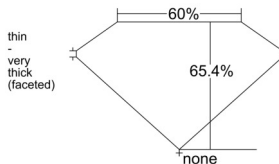

GIA®

FACSIMILE

GIA REPORT

7516316686

Verify this report at GIA.edu

GIA NATURAL DIAMOND DOSSIER®

January 29, 2025

GIA Report Number 7516316686

Shape and Cutting Style ..... Oval Brilliant

Measurements ..... 5.91 x 4.45 x 2.91 mm

GRADING RESULTS

Carat Weight ..... 0.50 carat

Color Grade ..... E

Clarity Grade VS1

ADDITIONAL GRADING INFORMATION

Polish ..... Excellent

Symmetry ..... Excellent

Fluorescence ..... None

Clarity Characteristics..... Crystal, Cloud, Needle, Feather

Inscription(s): GIA 7516316686

PROPORTIONS

Profile not to actual proportions

GRADING SCALES

GIA COLOR SCALE		GIA CLARITY SCALE	
COLORLESS	D	VERY VERY SLIGHTLY INCLUDED	FLAWLESS
	E		INTERNALLY FLAWLESS
	F		VVS₁
	G		VVS₂
	H		VS₁
	I		VS₂
	J		SI₁
	K		SI₂
	L		I₁
	M		I₂
NEAR COLORLESS	N	SLIGHTLY INCLUDED	I₃
	O		
	P		
	Q		
FAINT	R	INCLUDED	
	S		
	T		
	U		
VERT LIGHT	V		
	W		
	X		
	Y		
LIGHT	Z