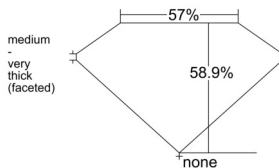

GIA®

FACSIMILE

GIA REPORT 7516369499

Verify this report at GIA.edu

GIA NATURAL DIAMOND DOSSIER®

February 06, 2025
GIA Report Number 7516369499
Shape and Cutting Style ..... Heart Brilliant
Measurements ..... 5.89 x 6.40 x 3.77 mm

GRADING RESULTS

Carat Weight ..... 0.82 carat
Color Grade ..... G
Clarity Grade ..... Internally Flawless

ADDITIONAL GRADING INFORMATION

Polish ..... Excellent
Symmetry ..... Excellent
Fluorescence ..... Faint
Clarity Characteristics..... Minor Details of Polish
Inscription(s): GIA 7516369499

PROPORTIONS

Profile not to actual proportions

GRADING SCALES

GIA COLOR SCALE		GIA CLARITY SCALE			
COLORLESS	D	VERY VERY SLIGHTLY INCLUDED	FLAWLESS		
	E		INTERNALLY FLAWLESS		
	F	VERY SLIGHTLY INCLUDED	VVS₁		
	G		VVS₂		
	H		VS₁		
	NEAR COLORLESS	I	VERY SLIGHTLY INCLUDED	VS₂	
		J		SI₁	
		FAINT	K	SLIGHTLY INCLUDED	SI₂
			L		I₁
			M		I₂
VERT LIGHT	N	INCLUDED	I₃		
	O				
	P				
	Q				
	R				
	S				
	T				
LIGHT	U				
	V				
	W				
	X				
Y					
Z