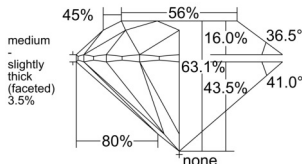

GIA®

FACSIMILE

GIA REPORT 7516371809

Verify this report at GIA.edu

GIA NATURAL DIAMOND DOSSIER®

February 06, 2025
GIA Report Number 7516371809
Shape and Cutting Style ..... Round Brilliant
Measurements ..... 5.35 - 5.38 x 3.38 mm

GRADING RESULTS

Carat Weight ..... 0.60 carat
Color Grade ..... E
Clarity Grade VS1
Cut Grade ..... Excellent

ADDITIONAL GRADING INFORMATION

Polish ..... Excellent
Symmetry ..... Excellent
Fluorescence ..... None
Clarity Characteristics..... Crystal, Feather, Pinpoint
Inscription(s): GIA 7516371809

PROPORTIONS

Profile to actual proportions

GRADING SCALES

GIA COLOR SCALE

COLORLESS	D
	E
	F
	G
	H
	I
	J
NEAR COLORLESS	K
	L
Faint	M
	N
	O
	P
Very Light	Q
	R
	S
	T
	U
	V
Light	W
	X
	Y
	Z

GIA CLARITY SCALE

FLAWLESS	INTERNAL FLAWLESS	
		FLAWLESS
VERY VERY SLIGHTLY INCLUDED	VVS₁	
	VVS₂	
VERY SLIGHTLY INCLUDED	VS₁	
	VS₂	
SLIGHTLY INCLUDED	SI₁	
	SI₂	
INCLUDED	I₁	
	I₂	
	I₃	

GIA CUT SCALE

EXCELLENT
VERY GOOD
GOOD
FAIR
POOR