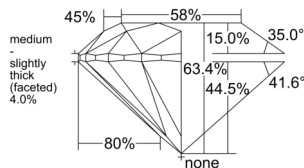

GIA®

FACSIMILE

GIA REPORT 7516395894

Verify this report at GIA.edu

GIA NATURAL DIAMOND DOSSIER®

February 10, 2025
GIA Report Number 7516395894
Shape and Cutting Style ..... Round Brilliant
Measurements ..... 5.31 - 5.36 x 3.38 mm

GRADING RESULTS

Carat Weight ..... 0.60 carat
Color Grade ..... H
Clarity Grade S11
Cut Grade ..... Excellent

ADDITIONAL GRADING INFORMATION

Polish ..... Excellent
Symmetry ..... Excellent
Fluorescence ..... None
Clarity Characteristics ..... Crystal
Inscription(s): GIA 7516395894

PROPORTIONS

GRADING SCALES

GIA COLOR SCALE

COLORLESS	D
	E
	F
	G
	H
	I
	J
NEAR COLORLESS	K
	L
Faint	M
	N
	O
	P
	Q
	R
	S
	T
	U
	V
	W
	X
	Y
Light	Z

GIA CLARITY SCALE

FLAWLESS	VERY VERY SLIGHTLY INCLUDED	VVS₁	VVS₂	VS₁	VS₂	S1₁	S1₂	I₁	I₂	I₃	
											VERY SLIGHTLY INCLUDED
INTERNALLY FLAWLESS											

GIA CUT SCALE

EXCELLENT
VERY GOOD
GOOD
FAIR
POOR