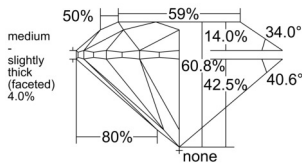

GIA®

FACSIMILE

GIA NATURAL DIAMOND DOSSIER®

February 17, 2025

GIA Report Number 7516426340

Shape and Cutting Style ..... Round Brilliant

Measurements ..... 4.62 - 4.64 x 2.81 mm

GRADING RESULTS

Carat Weight ..... 0.37 carat

Color Grade I

Clarity Grade VS2

Cut Grade ..... Excellent

ADDITIONAL GRADING INFORMATION

Polish ..... Excellent

Symmetry ..... Excellent

Fluorescence ..... Medium Blue

Clarity Characteristics ..... Crystal

Inscription(s): GIA 7516426340

GIA REPORT 7516426340

Verify this report at GIA.edu

PROPORTIONS

Profile to actual proportions

GRADING SCALES

GIA COLOR SCALE

COLOURESS	D
	E
	F
	G
	H
	I
	J
NEAR COLOURESS	K
	L
Faint	M
	N
	O
	P
	R
	S
	T
	U
	V
	W
	X
	Y
Light	Z

GIA CLARITY SCALE

VERY VERY SLIGHTLY INCLUDED	FLAWLESS
	INTERNALLY FLAWLESS
VERY SLIGHTLY INCLUDED	VVS₁
	VVS₂
SLIGHTLY INCLUDED	VS₁
	VS₂
INCLUDED	SI₁
	SI₂
	I₁
	I₂
	I₃

GIA CUT SCALE

EXCELLENT
VERY GOOD
GOOD
FAIR
POOR