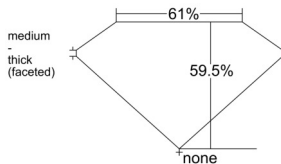

GIA®

FACSIMILE

GIA REPORT 7516483399

Verify this report at GIA.edu

GIA NATURAL DIAMOND DOSSIER®

February 20, 2025
GIA Report Number 7516483399
Shape and Cutting Style ..... Heart Brilliant
Measurements ..... 4.82 x 5.68 x 3.38 mm

GRADING RESULTS

Carat Weight ..... 0.52 carat
Color Grade ..... J
Clarity Grade VVS2

ADDITIONAL GRADING INFORMATION

Polish ..... Excellent
Symmetry ..... Excellent
Fluorescence ..... Medium Blue
Clarity Characteristics ..... Pinpoint, Feather
Inscription(s): GIA 7516483399

PROPORTIONS

Profile not to actual proportions

GRADING SCALES

GIA COLOR SCALE		GIA CLARITY SCALE	
COLORLESS	D	VERY VERY SLIGHTLY INCLUDED	FLAWLESS
	E		INTERNALLY FLAWLESS
	F		VVS₁
	G		VVS₂
	H		VS₁
	I		VS₂
	J		SI₁
	K		SI₂
	L		I₁
	M		I₂
NEAR COLORLESS	N	SLIGHTLY INCLUDED	I₃
	O		
	P		
	Q		
FAINT	R		
	S		
	T		
	U		
VERT LIGHT	V		
	W		
	X		
	Y		
LIGHT	Z