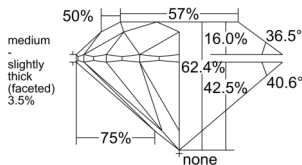

GIA®

FACSIMILE

GIA REPORT 7516522947

Verify this report at GIA.edu

GIA NATURAL DIAMOND DOSSIER®

February 27, 2025
GIA Report Number 7516522947
Shape and Cutting Style ..... Round Brilliant
Measurements ..... 5.62 - 5.66 x 3.52 mm

GRADING RESULTS

Carat Weight ..... 0.70 carat
Color Grade ..... E
Clarity Grade S11
Cut Grade ..... Excellent

ADDITIONAL GRADING INFORMATION

Polish ..... Excellent
Symmetry ..... Excellent
Fluorescence ..... None
Clarity Characteristics ..... Cloud, Crystal
Inscription(s): GIA 7516522947

PROPORTIONS

Profile to actual proportions

GRADING SCALES

GIA COLOR SCALE	GIA CLARITY SCALE	GIA CUT SCALE
COLOURLESS	FLAWLESS	EXCELLENT
E	INTERNALLY FLAWLESS	
F	VVS₁	VERY GOOD
G		
H	VVS₂	GOOD
I	VS₁	
J	VS₂	FAIR
K	S1₁	
L	S1₂	POOR
M	I₁	
N	I₂	
O	I₃	
P		
Q		
R		
S		
T		
U		
V		
W		
X		
Y		
Z