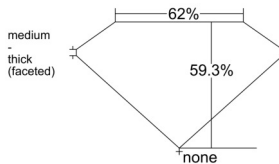

GIA®

FACSIMILE

GIA REPORT

7516682486

Verify this report at GIA.edu

GIA NATURAL DIAMOND DOSSIER®

March 21, 2025
GIA Report Number 7516682486
Shape and Cutting Style ..... Oval Brilliant
Measurements ..... 5.38 x 3.99 x 2.37 mm

GRADING RESULTS

Carat Weight ..... 0.31 carat
Color Grade ..... F
Clarity Grade VVS1

ADDITIONAL GRADING INFORMATION

Polish ..... Excellent
Symmetry ..... Very Good
Fluorescence ..... Medium Blue
Clarity Characteristics..... Feather, Indented Natural, Cavity
Inscription(s): GIA 7516682486

PROPORTIONS

Profile not to actual proportions

GRADING SCALES

GIA COLOR SCALE		GIA CLARITY SCALE	
COLORLESS	D	VERY VERY SLIGHTLY INCLUDED	FLAWLESS
	E		INTERNALLY FLAWLESS
	F		VVS₁
	G		VVS₂
	H		VS₁
	I		VS₂
	J		SI₁
	K		SI₂
	L		I₁
	M		I₂
NEAR COLORLESS	N	SLIGHTLY INCLUDED	I₃
	O		
	P		
	Q		
FAINT	R		
	S		
	T		
	U		
VERY LIGHT	V		
	W		
	X		
	Y		
LIGHT	Z