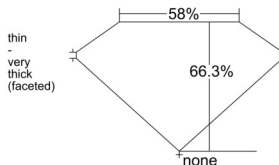

GIA®

FACSIMILE

GIA REPORT

7516709745

Verify this report at GIA.edu

GIA NATURAL DIAMOND DOSSIER®

March 25, 2025

GIA Report Number 7516709745

Shape and Cutting Style ..... Oval Brilliant

Measurements ..... 7.14 x 5.36 x 3.56 mm

GRADING RESULTS

Carat Weight ..... 0.90 carat

Color Grade ..... D

Clarity Grade VS1

ADDITIONAL GRADING INFORMATION

Polish ..... Excellent

Symmetry ..... Very Good

Fluorescence ..... Faint

Clarity Characteristics..... Crystal, Feather, Needle, Pinpoint

Inscription(s): GIA 7516709745

PROPORTIONS

Profile not to actual proportions

GRADING SCALES

GIA COLOR SCALE		GIA CLARITY SCALE	
COLORLESS	D	VERY VERY SLIGHTLY INCLUDED	FLAWLESS
	E		INTERNALLY FLAWLESS
	F		VVS₁
	G		VVS₂
	H		VS₁
	I		VS₂
	J		SI₁
	K		SI₂
	L		I₁
	M		I₂
NEAR COLORLESS	N	SLIGHTLY INCLUDED	I₃
	O		
	P		
	Q		
FAINT	R		
	S		
	T		
	U		
VERT LIGHT	V		
	W		
	X		
	Y		
LIGHT	Z