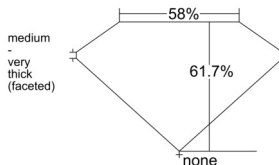

GIA®

FACSIMILE

GIA REPORT

7516785130

Verify this report at GIA.edu

GIA NATURAL DIAMOND DOSSIER®

April 02, 2025
GIA Report Number 7516785130
Shape and Cutting Style ..... Heart Brilliant
Measurements ..... 5.69 x 6.62 x 4.09 mm

GRADING RESULTS

Carat Weight ..... 0.90 carat
Color Grade ..... G
Clarity Grade VS1

ADDITIONAL GRADING INFORMATION

Polish ..... Excellent
Symmetry ..... Very Good
Fluorescence ..... Medium Blue
Clarity Characteristics..... Feather, Cloud, Pinpoint, Indented
Natural

Inscription(s): GIA 7516785130

PROPORTIONS

Profile not to actual proportions

GRADING SCALES

GIA COLOR SCALE		GIA CLARITY SCALE	
COLORLESS	D	VERY VERY SLIGHTLY INCLUDED	FLAWLESS
	E		INTERNALLY FLAWLESS
	F		VVS₁
	G		VVS₂
	H		VS₁
	I		VS₂
	J		SI₁
	K		SI₂
	L		I₁
	M		I₂
NEAR COLORLESS	N	SLIGHTLY INCLUDED	I₃
	O		
	P		
	Q		
FAINT	R		
	S		
	T		
	U		
VERY LIGHT	V		
	W		
	X		
	Y		
LIGHT	Z