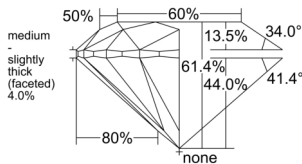

GIA®

FACSIMILE

GIA REPORT 7516788341

Verify this report at GIA.edu

GIA NATURAL DIAMOND DOSSIER®

April 02, 2025
GIA Report Number 7516788341
Shape and Cutting Style ..... Round Brilliant
Measurements ..... 5.42 - 5.43 x 3.33 mm

GRADING RESULTS

Carat Weight ..... 0.60 carat
Color Grade ..... E
Clarity Grade VVS2
Cut Grade ..... Excellent

ADDITIONAL GRADING INFORMATION

Polish ..... Excellent
Symmetry ..... Excellent
Fluorescence ..... Strong Blue
Clarity Characteristics..... Needle, Pinpoint
Inscription(s): GIA 7516788341

PROPORTIONS

Profile to actual proportions

GRADING SCALES

GIA COLOR SCALE	GIA CLARITY SCALE	GIA CUT SCALE	
D	FLAWLESS	EXCELLENT	
E	INTERNALLY FLAWLESS		
F		VVS₁	VERY GOOD
G	VVS₂		
H	VS₁	GOOD	
I	VS₂		
J	SI₁	FAIR	
K	SI₂		
L	I₁	POOR	
M			
N			
O	I₂		
P			
Q			
R	I₃		
S			
T			
U			
V			
W			
X			
Y			
Z