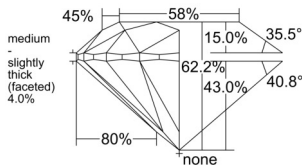

GIA®

FACSIMILE

GIA REPORT 7516809549

Verify this report at GIA.edu

GIA NATURAL DIAMOND DOSSIER®

April 07, 2025
GIA Report Number 7516809549
Shape and Cutting Style ..... Round Brilliant
Measurements ..... 5.02 - 5.04 x 3.13 mm

GRADING RESULTS

Carat Weight ..... 0.49 carat
Color Grade ..... D
Clarity Grade VS1
Cut Grade ..... Excellent

ADDITIONAL GRADING INFORMATION

Polish ..... Excellent
Symmetry ..... Excellent
Fluorescence ..... Medium Blue
Clarity Characteristics ..... Crystal
Inscription(s): GIA 7516809549

PROPORTIONS

Profile to actual proportions