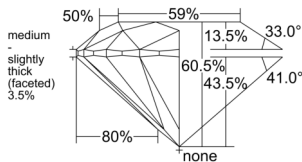

GIA®

FACSIMILE

GIA REPORT

7516847476

Verify this report at GIA.edu

GIA NATURAL DIAMOND DOSSIER®

April 10, 2025
GIA Report Number 7516847476
Shape and Cutting Style ..... Round Brilliant
Measurements ..... 4.35 - 4.36 x 2.63 mm

GRADING RESULTS

Carat Weight ..... 0.30 carat
Color Grade ..... E
Clarity Grade VVS1
Cut Grade ..... Excellent

ADDITIONAL GRADING INFORMATION

Polish ..... Excellent
Symmetry ..... Excellent
Fluorescence ..... Medium Blue
Clarity Characteristics ..... Pinpoint, Feather
Inscription(s): GIA 7516847476

PROPORTIONS

Profile to actual proportions