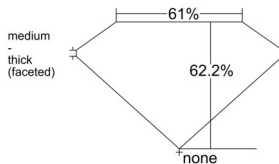

GIA®

FACSIMILE

GIA REPORT

7516861366

Verify this report at GIA.edu

GIA NATURAL DIAMOND DOSSIER®

April 10, 2025
GIA Report Number 7516861366
Shape and Cutting Style ..... Pear Brilliant
Measurements ..... 6.97 x 4.01 x 2.50 mm

GRADING RESULTS

Carat Weight ..... 0.41 carat
Color Grade ..... D
Clarity Grade VS1

ADDITIONAL GRADING INFORMATION

Polish ..... Excellent
Symmetry ..... Very Good
Fluorescence ..... None
Clarity Characteristics ..... Crystal, Pinpoint
Inscription(s): GIA 7516861366

PROPORTIONS

Profile not to actual proportions

GRADING SCALES

GIA COLOR SCALE		GIA CLARITY SCALE			
COLORLESS	D	VERY VERY SLIGHTLY INCLUDED	FLAWLESS		
	E		INTERNALLY FLAWLESS		
	F		VVS₁		
	NEAR COLORLESS	G	VVS₂		
		H	VERY SLIGHTLY INCLUDED	VS₁	
		I		VS₂	
		FAINT	J	SLIGHTLY INCLUDED	SI₁
	K		SI₂		
	L		INCLUDED		I₁
	M			I₂	
N	I₃				
LIGHT	O				
	P				
	Q				
	R				
	S				
	T				
	U				
	V				
W					
X					
Y					
Z