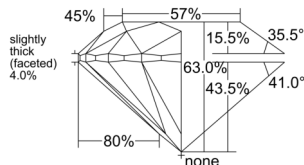

GIA®

FACSIMILE

GIA REPORT

7516870849

Verify this report at GIA.edu

GIA NATURAL DIAMOND DOSSIER®

April 14, 2025

GIA Report Number 7516870849

Shape and Cutting Style ..... Round Brilliant

Measurements ..... 5.72 - 5.76 x 3.62 mm

GRADING RESULTS

Carat Weight ..... 0.74 carat

Color Grade ..... D

Clarity Grade VVS2

Cut Grade ..... Excellent

ADDITIONAL GRADING INFORMATION

Polish ..... Excellent

Symmetry ..... Excellent

Fluorescence ..... Strong Blue

Clarity Characteristics..... Pinpoint, Internal Graining

Inscription(s): GIA 7516870849

PROPORTIONS

Profile to actual proportions

GRADING SCALES

GIA COLOR SCALE

COLORLESS	D
	E
	F
	G
	H
	I
	J
NEAR COLORLESS	K
	L
Faint	M
	N
	O
	P
Very Light	Q
	R
	S
	T
	U
	V
Light	W
	X
	Y
	Z

GIA CLARITY SCALE

FLAWLESS	INTERNAL FLAWLESS	
		EXCELLENT
VERY VERY SLIGHTLY INCLUDED	VVS₁	
	VVS₂	
VERY SLIGHTLY INCLUDED	VS₁	
	VS₂	
SLIGHTLY INCLUDED	SI₁	
	SI₂	
INCLUDED	I₁	
	I₂	
	I₃	

GIA CUT SCALE

EXCELLENT
VERY GOOD
GOOD
FAIR
POOR