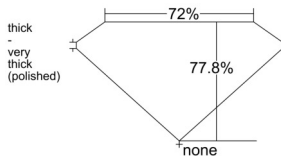

GIA®

FACSIMILE

GIA REPORT 7516888516

Verify this report at GIA.edu

GIA NATURAL DIAMOND DOSSIER®

April 15, 2025
GIA Report Number 7516888516
Shape and Cutting Style ..... Square Modified Brilliant
Measurements ..... 4.21 x 4.16 x 3.24 mm

GRADING RESULTS

Carat Weight ..... 0.50 carat
Color Grade ..... E
Clarity Grade VVS1

ADDITIONAL GRADING INFORMATION

Polish ..... Excellent
Symmetry ..... Good
Fluorescence ..... None
Clarity Characteristics..... Pinpoint, Cloud, Cavity, Feather
Inscription(s): GIA 7516888516

PROPORTIONS

Profile not to actual proportions

GRADING SCALES

GIA COLOR SCALE		GIA CLARITY SCALE			
COLORLESS	D	VERY VERY SLIGHTLY INCLUDED	FLAWLESS		
	E		INTERNALLY FLAWLESS		
	F	VERY SLIGHTLY INCLUDED	VVS₁		
	G		VVS₂		
	H		VS₁		
	NEAR COLORLESS	I	SLIGHTLY INCLUDED	VS₂	
		J		SI₁	
		FAINT	K	INCLUDED	SI₂
			L		I₁
			M		I₂
VERY LIGHT	N	LIGHT	I₃		
	O				
	P				
	Q				
	R