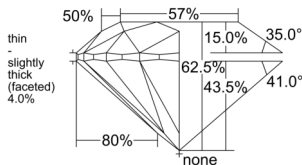

GIA®

FACSIMILE

GIA REPORT 7516904388

Verify this report at GIA.edu

GIA NATURAL DIAMOND DOSSIER®

April 17, 2025
GIA Report Number 7516904388
Shape and Cutting Style ..... Round Brilliant
Measurements ..... 4.81 - 4.84 x 3.01 mm

GRADING RESULTS

Carat Weight ..... 0.43 carat
Color Grade ..... E
Clarity Grade VS1
Cut Grade ..... Excellent

ADDITIONAL GRADING INFORMATION

Polish ..... Excellent
Symmetry ..... Excellent
Fluorescence ..... None
Clarity Characteristics..... Feather, Cloud, Needle, Pinpoint
Inscription(s): GIA 7516904388

PROPORTIONS

Profile to actual proportions

GRADING SCALES

GIA COLOR SCALE	GIA CLARITY SCALE	GIA CUT SCALE	
D	FLAWLESS	EXCELLENT	
E	INTERNALLY FLAWLESS		
F		VVS₁	VERY GOOD
G	VVS₂		
H	VS₁	GOOD	
I	VS₂		
J	SI₁	FAIR	
K	SI₂		
L	I₁	POOR	
M			
N			
O	I₂		
P			
Q			
R	I₃		
S			
T			
U			
V			
W			
X			
Y			
Z