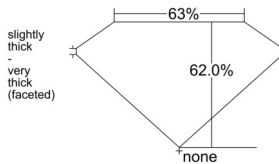

GIA®

FACSIMILE

GIA REPORT 7516932835

Verify this report at GIA.edu

GIA NATURAL DIAMOND DOSSIER®

April 21, 2025
GIA Report Number 7516932835
Shape and Cutting Style ..... Pear Brilliant
Measurements ..... 5.78 x 3.86 x 2.40 mm

GRADING RESULTS

Carat Weight ..... 0.32 carat
Color Grade ..... E
Clarity Grade VVS2

ADDITIONAL GRADING INFORMATION

Polish ..... Excellent
Symmetry ..... Very Good
Fluorescence ..... None
Clarity Characteristics..... Pinpoint, Cloud, Indented Natural
Inspection(s): GIA 7516932835

PROPORTIONS

Profile not to actual proportions

GRADING SCALES

GIA COLOR SCALE		GIA CLARITY SCALE			
COLORLESS	D	VERY VERY SLIGHTLY INCLUDED	FLAWLESS		
	E		INTERNALLY FLAWLESS		
	F	VERY SLIGHTLY INCLUDED	VVS₁		
	G		VVS₂		
	H		VS₁		
	NEAR COLORLESS	I	SLIGHTLY INCLUDED	VS₂	
		J		SI₁	
		FAINT	K	INCLUDED	SI₂
			L		I₁
			M		I₂
VERT LIGHT	N	LIGHT	I₃		
	O				
	P				
	Q				
	R