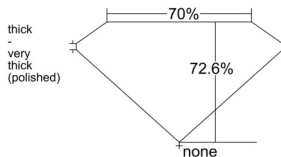

GIA®

FACSIMILE

GIA REPORT 7516937260

Verify this report at GIA.edu

GIA NATURAL DIAMOND DOSSIER®

April 21, 2025
GIA Report Number 7516937260
Shape and Cutting Style ..... Square Modified Brilliant
Measurements ..... 4.31 x 4.25 x 3.08 mm

GRADING RESULTS

Carat Weight ..... 0.50 carat
Color Grade I
Clarity Grade VVS1

ADDITIONAL GRADING INFORMATION

Polish ..... Excellent
Symmetry ..... Very Good
Fluorescence ..... None
Clarity Characteristics ..... Pinpoint
Inscription(s): GIA 7516937260

PROPORTIONS

Profile not to actual proportions

GRADING SCALES

GIA COLOR SCALE		GIA CLARITY SCALE	
COLORLESS	D	VERY VERY SLIGHTLY INCLUDED	FLAWLESS
	E		INTERNALLY FLAWLESS
	F		VVS₁
	G		VVS₂
	H		VS₁
	I		VS₂
NEAR COLORLESS	J	VERY SLIGHTLY INCLUDED	SI₁
	K		SI₂
	L		I₁
	M		I₂
FAINT	N	SLIGHTLY INCLUDED	I₃
	O		
	P		
	Q		
VERY LIGHT	R	INCLUDED	
	S		
	T		
	U		
LIGHT	V		
	W		
	X		
	Y		
	Z