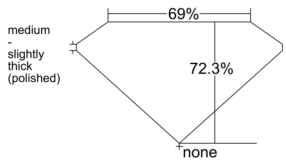

GIA®

FACSIMILE

GIA REPORT

7516963121

Verify this report at GIA.edu

GIA NATURAL DIAMOND DOSSIER®

April 23, 2025
GIA Report Number 7516963121
Shape and Cutting Style ..... **Square Modified Brilliant**
Measurements ..... 3.71 x 3.68 x 2.66 mm

GRADING RESULTS

Carat Weight ..... 0.30 carat
Color Grade ..... D
Clarity Grade VS2

ADDITIONAL GRADING INFORMATION

Polish ..... Excellent
Symmetry ..... Very Good
Fluorescence ..... None
Clarity Characteristics..... Cloud, Crystal, Feather
Inscription(s): GIA 7516963121

PROPORTIONS

Profile not to actual proportions

GRADING SCALES

GIA COLOR SCALE		GIA CLARITY SCALE			
COLORLESS	D	VERY VERY SLIGHTLY INCLUDED	FLAWLESS		
	E		INTERNALLY FLAWLESS		
	F	VERY SLIGHTLY INCLUDED	VVS₁		
	G		VVS₂		
	H		VS₁		
	NEAR COLORLESS	I	SLIGHTLY INCLUDED	VS₂	
		J		SI₁	
		FAINT	K	INCLUDED	SI₂
			L		I₁
			M		I₂
VERT LIGHT	N	INCLUDED	I₃		
	O				
	P				
	Q				
	R				
LIGHT	S				
	T				
	U				
	V				
	W				
X					
Y					
Z