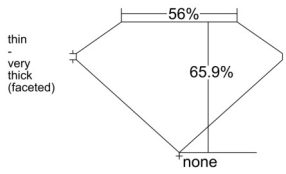

GIA®

FACSIMILE

GIA REPORT 7516985306

Verify this report at GIA.edu

GIA NATURAL DIAMOND DOSSIER®

April 25, 2025
GIA Report Number **7516985306**
Shape and Cutting Style ..... **Pear Brilliant**
Measurements ..... **8.06 x 4.30 x 2.84 mm**

GRADING RESULTS

Carat Weight ..... **0.60 carat**
Color Grade ..... **I**
Clarity Grade **VS2**

ADDITIONAL GRADING INFORMATION

Polish ..... **Excellent**
Symmetry ..... **Very Good**
Fluorescence ..... **None**
Clarity Characteristics..... **Feather, Indented Natural**
Inscription(s): **GIA 7516985306**

PROPORTIONS

Profile not to actual proportions

GRADING SCALES

GIA COLOR SCALE		GIA CLARITY SCALE			
COLORLESS	D	VERY VERY SLIGHTLY INCLUDED	FLAWLESS		
	E		INTERNALLY FLAWLESS		
	F	VERY SLIGHTLY INCLUDED	VVS₁		
	G		VVS₂		
	H		VS₁		
	NEAR COLORLESS	I	SLIGHTLY INCLUDED	VS₂	
		J		SI₁	
		FAINT	K	INCLUDED	SI₂
			L		I₁
			M		I₂
VERT LIGHT	N	LIGHT	I₃		
	O				
	P				
	Q				
	R