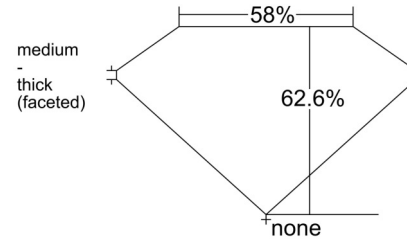

GIA NATURAL DIAMOND GRADING REPORT

December 19, 2024

GIA Report Number 7518012981

Shape and Cutting Style Marquise Brilliant

Measurements 10.90 x 4.88 x 3.05 mm

GRADING RESULTS

Carat Weight 0.96 carat

Color Grade E

Clarity Grade SI1

ADDITIONAL GRADING INFORMATION

Polish Excellent

Symmetry Very Good

Fluorescence None

Inscription(s): GIA 7518012981

Comments: Pinpoints are not shown. Surface graining is not shown.

PROPORTIONS

Profile not to actual proportions

CLARITY CHARACTERISTICS

KEY TO SYMBOLS*

-  Cavity
-  Needle
-  Crystal
-  Natural
-  Feather
-  Indented Natural

* Red symbols denote internal characteristics (inclusions). Green or black symbols denote external characteristics (blemishes). Diagram is an approximate representation of the diamond, and symbols shown indicate type, position, and approximate size of clarity characteristics. All clarity characteristics may not be shown. Details of finish are not shown.