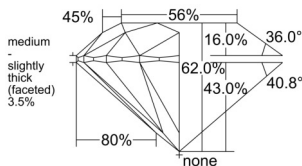

GIA®

FACSIMILE

GIA REPORT 7518032943

Verify this report at GIA.edu

GIA NATURAL DIAMOND DOSSIER®

December 20, 2024
GIA Report Number 7518032943
Shape and Cutting Style ..... Round Brilliant
Measurements ..... 4.70 - 4.72 x 2.92 mm

GRADING RESULTS

Carat Weight ..... 0.40 carat
Color Grade ..... G
Clarity Grade S11
Cut Grade ..... Excellent

ADDITIONAL GRADING INFORMATION

Polish ..... Excellent
Symmetry ..... Excellent
Fluorescence ..... Faint
Clarity Characteristics..... Cloud, Crystal, Cavity, Feather
Inspection(s): GIA 7518032943

PROPORTIONS

Profile to actual proportions

GRADING SCALES

GIA COLOR SCALE

COLORLESS	D
	E
	F
	G
	H
	I
	J
NEAR COLORLESS	K
	L
FAIN	M
	N
	O
	P
VERY LIGHT	Q
	R
	S
	T
	U
	V
	W
	X
	Y
LIGHT	Z

GIA CLARITY SCALE

FLAWLESS	INTERNAL FLAWLESS	
		FLAWLESS
VERY VERY SLIGHTLY INCLUDED	VVS₁	
	VVS₂	
VERY SLIGHTLY INCLUDED	VS₁	
	VS₂	
SLIGHTLY INCLUDED	SI₁	
	SI₂	
INCLUDED	I₁	
	I₂	
	I₃	

GIA CUT SCALE

EXCELLENT
VERY GOOD
GOOD
FAIR
POOR