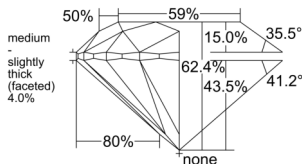

GIA®

FACSIMILE

GIA REPORT 7518063540

Verify this report at GIA.edu

GIA NATURAL DIAMOND DOSSIER®

December 25, 2024
GIA Report Number 7518063540
Shape and Cutting Style ..... Round Brilliant
Measurements ..... 5.04 - 5.08 x 3.16 mm

GRADING RESULTS

Carat Weight ..... 0.50 carat
Color Grade ..... H
Clarity Grade S11
Cut Grade ..... Excellent

ADDITIONAL GRADING INFORMATION

Polish ..... Excellent
Symmetry ..... Excellent
Fluorescence ..... None
Clarity Characteristics ..... Crystal, Cloud
Inscription(s): GIA 7518063540

PROPORTIONS

GRADING SCALES

GIA COLOR SCALE	GIA CLARITY SCALE	GIA CUT SCALE	
D	FLAWLESS	EXCELLENT	
E	INTERNALLY FLAWLESS		
F		VVS₁	VERY GOOD
G	VVS₂		
H	VS₁	GOOD	
I	VS₂		
J	S1₁	FAIR	
K	S1₂		
L	I₁	POOR	
M	I₂		
N	I₃		
O			
P			
Q			
R			
S			
T			
U			
V			
W			
X			
Y			
Z