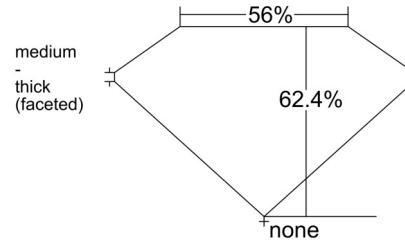

GIA NATURAL DIAMOND GRADING REPORT

January 01, 2025  
 GIA Report Number ..... 7518109430  
 Shape and Cutting Style ..... Oval Brilliant  
 Measurements ..... 7.69 x 5.57 x 3.48 mm

GRADING RESULTS

Carat Weight ..... 0.96 carat  
 Color Grade ..... H  
 Clarity Grade ..... SI1

PROPORTIONS

Profile not to actual proportions

CLARITY CHARACTERISTICS

KEY TO SYMBOLS\*

-  Cloud
-  Feather
-  Crystal

\* Red symbols denote internal characteristics (inclusions). Green or black symbols denote external characteristics (blemishes). Diagram is an approximate representation of the diamond, and symbols shown indicate type, position, and approximate size of clarity characteristics. All clarity characteristics may not be shown. Details of finish are not shown.