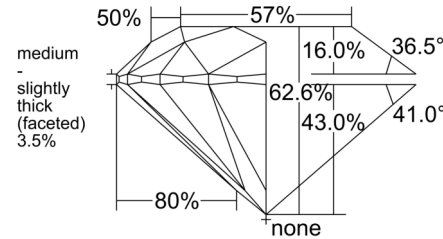

GIA NATURAL DIAMOND GRADING REPORT

January 03, 2025

GIA Report Number 7518121844

Shape and Cutting Style Round Brilliant

Measurements 7.29 - 7.32 x 4.57 mm

GRADING RESULTS

Carat Weight 1.51 carat

Color Grade F

PROPORTIONS

Profile to actual proportions

CLARITY CHARACTERISTICS

KEY TO SYMBOLS*

- Crystal
- ~ Feather
- ∖ Needle
- ∧ Natural

* Red symbols denote internal characteristics (inclusions). Green or black symbols denote external characteristics (blemishes). Diagram is an approximate representation of the diamond, and symbols shown indicate type, position, and approximate size of clarity characteristics. All clarity characteristics may not be shown. Details of finish are not shown.