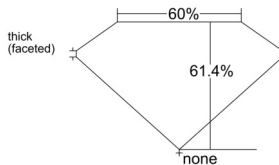

GIA®

FACSIMILE

GIA REPORT 7518123441

Verify this report at GIA.edu

GIA NATURAL DIAMOND DOSSIER®

January 06, 2025
GIA Report Number 7518123441
Shape and Cutting Style ..... Marquise Brilliant
Measurements ..... 9.02 x 4.70 x 2.89 mm

GRADING RESULTS

Carat Weight ..... 0.71 carat
Color Grade ..... D
Clarity Grade VVS2

ADDITIONAL GRADING INFORMATION

Polish ..... Excellent
Symmetry ..... Excellent
Fluorescence ..... None
Clarity Characteristics ..... Pinpoint
Inscription(s): GIA 7518123441

PROPORTIONS

Profile not to actual proportions

GRADING SCALES

GIA COLOR SCALE		GIA CLARITY SCALE			
COLORLESS	D	VERY VERY SLIGHTLY INCLUDED	FLAWLESS		
	E		INTERNALLY FLAWLESS		
	F	VERY SLIGHTLY INCLUDED	VVS₁		
	G		VVS₂		
	H		VS₁		
	NEAR COLORLESS	I	SLIGHTLY INCLUDED	VS₂	
		J		SI₁	
		FAINT	K	INCLUDED	SI₂
			L		I₁
			M		I₂
VERT LIGHT	N	INCLUDED	I₃		
	O				
	P				
	Q				
	R				
	S				
	T				
LIGHT	U				
	V				
	W				
	X				
Y					
Z