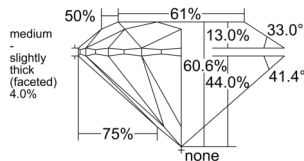

GIA®

FACSIMILE

GIA REPORT

7518148088

Verify this report at GIA.edu

GIA NATURAL DIAMOND DOSSIER®

January 07, 2025

GIA Report Number 7518148088

Shape and Cutting Style ..... Round Brilliant

Measurements ..... 5.61 - 5.65 x 3.41 mm

GRADING RESULTS

Carat Weight ..... 0.66 carat

Color Grade I

Clarity Grade S11

Cut Grade ..... Excellent

ADDITIONAL GRADING INFORMATION

Polish ..... Excellent

Symmetry ..... Excellent

Fluorescence ..... Medium Blue

Clarity Characteristics ..... Crystal, Feather

Inscription(s): GIA 7518148088

PROPORTIONS

Profile to actual proportions

GRADING SCALES

GIA
COLOR
SCALE

COLORESS	D
	E
	F
	G
	H
	I
	J
NEAR COLORESS	K
	L
FAINT	M
	N
	O
	P
VERY LIGHT	Q
	R
	S
	T
	U
	V
	W
	X
	Y
LIGHT	Z

GIA
CLARITY
SCALE

	FLAWLESS
	INTERNALLY FLAWLESS
VERY VERY SLIGHTLY INCLUDED	VVS₁
	VVS₂
VERY SLIGHTLY INCLUDED	VS₁
	VS₂
SLIGHTLY INCLUDED	S1₁
	S1₂
	I₁
	I₂
INCLUDED	I₃

GIA
CUT
SCALE

	EXCELLENT
	VERY GOOD
	GOOD
	FAIR
	POOR