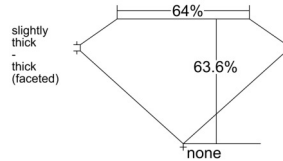

GIA®

FACSIMILE

GIA REPORT 7518160884

Verify this report at GIA.edu

GIA NATURAL DIAMOND DOSSIER®

January 09, 2025
GIA Report Number 7518160884
Shape and Cutting Style ..... Oval Brilliant
Measurements ..... 6.10 x 4.52 x 2.88 mm

GRADING RESULTS

Carat Weight ..... 0.51 carat
Color Grade ..... D
Clarity Grade VS1

ADDITIONAL GRADING INFORMATION

Polish ..... Excellent
Symmetry ..... Very Good
Fluorescence ..... None
Clarity Characteristics..... Feather, Internal Graining
Inscription(s): GIA 7518160884

PROPORTIONS

Profile not to actual proportions

GRADING SCALES

GIA COLOR SCALE		GIA CLARITY SCALE	
COLORLESS	D	VERY VERY SLIGHTLY INCLUDED	FLAWLESS
	E		INTERNALLY FLAWLESS
	F		VVS₁
	G		VVS₂
	H		VS₁
	I		VS₂
	J		SI₁
	K		SI₂
	L		I₁
	M		I₂
NEAR COLORLESS	N	SLIGHTLY INCLUDED	I₃
	O		
	P		
	Q		
FAINT	R		
	S		
	T		
	U		
VERT LIGHT	V		
	W		
	X		
	Y		
LIGHT	Z