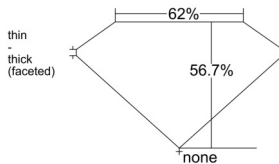

GIA®

FACSIMILE

GIA REPORT 7518170940

Verify this report at GIA.edu

GIA NATURAL DIAMOND DOSSIER®

January 09, 2025
GIA Report Number 7518170940
Shape and Cutting Style ..... Heart Brilliant
Measurements ..... 6.02 x 6.79 x 3.85 mm

GRADING RESULTS

Carat Weight ..... 0.94 carat
Color Grade ..... J
Clarity Grade S11

ADDITIONAL GRADING INFORMATION

Polish ..... Excellent
Symmetry ..... Excellent
Fluorescence ..... None
Clarity Characteristics ..... Feather, Crystal
Inscription(s): GIA 7518170940

PROPORTIONS

Profile not to actual proportions

GRADING SCALES

GIA COLOR SCALE		GIA CLARITY SCALE			
COLORLESS	D	VERY VERY SLIGHTLY INCLUDED	FLAWLESS		
	E		INTERNALLY FLAWLESS		
	F		VVS₁		
	G		VVS₂		
	NEAR COLORLESS	H	VERY SLIGHTLY INCLUDED	VS₁	
		I		VS₂	
		FAINT	J	SLIGHTLY INCLUDED	S1₁
			K		S1₂
	L		I₁		
	VERT LIGHT		M	INCLUDED	I₂
N			I₃		
O					
P					
LIGHT	Q				
	R				
	S				
	T				
	U				
	Z