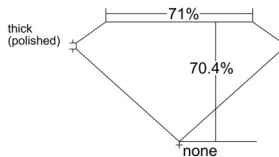

GIA®

FACSIMILE

GIA REPORT 7518176967

Verify this report at GIA.edu

GIA NATURAL DIAMOND DOSSIER®

January 10, 2025
GIA Report Number 7518176967
Shape and Cutting Style ..... Square Modified Brilliant
Measurements ..... 4.91 x 4.83 x 3.40 mm

GRADING RESULTS

Carat Weight ..... 0.70 carat
Color Grade ..... J
Clarity Grade VVS2

ADDITIONAL GRADING INFORMATION

Polish ..... Excellent
Symmetry ..... Excellent
Fluorescence ..... Faint
Clarity Characteristics..... Cloud, Feather, Cavity, Pinpoint
Inscription(s): GIA 7518176967

PROPORTIONS

Profile not to actual proportions

GRADING SCALES

GIA COLOR SCALE		GIA CLARITY SCALE			
COLORLESS	D	VERY VERY SLIGHTLY INCLUDED	FLAWLESS		
	E		INTERNALLY FLAWLESS		
	F	VERY SLIGHTLY INCLUDED	VVS₁		
	G		VVS₂		
	H		VS₁		
	NEAR COLORLESS	I	SLIGHTLY INCLUDED	VS₂	
		J		SI₁	
		FAINT	K	INCLUDED	SI₂
			L		I₁
			M		I₂
VERT LIGHT	N	LIGHT	I₃		
	O				
	P				
	Q				
	R