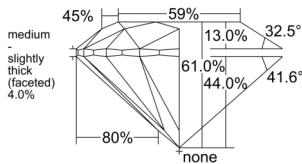

GIA®

FACSIMILE

GIA REPORT 7518177633

Verify this report at GIA.edu

GIA NATURAL DIAMOND DOSSIER®

January 09, 2025
GIA Report Number 7518177633
Shape and Cutting Style ..... Round Brilliant
Measurements ..... 3.64 - 3.66 x 2.23 mm

GRADING RESULTS

Carat Weight ..... 0.18 carat
Color Grade ..... E
Clarity Grade VVS2
Cut Grade ..... Excellent

ADDITIONAL GRADING INFORMATION

Polish ..... Excellent
Symmetry ..... Excellent
Fluorescence ..... Faint
Clarity Characteristics ..... Feather, Pinpoint
Inscription(s): GIA 7518177633

PROPORTIONS

GRADING SCALES

GIA COLOR SCALE	GIA CLARITY SCALE	GIA CUT SCALE	
D	FLAWLESS	EXCELLENT	
E	INTERNALLY FLAWLESS		
F		VVS₁	VERY GOOD
G	VVS₂		
H	VS₁	GOOD	
I	VS₂		
J	SI₁	FAIR	
K	SI₂		
L	I₁	POOR	
M	I₂		
N	I₃		
O			
P			
Q			
R			
S			
T			
U			
V			
W			
X			
Y			
Z