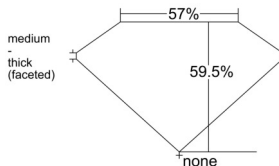

GIA®

FACSIMILE

GIA REPORT 7518182675

Verify this report at GIA.edu

GIA NATURAL DIAMOND DOSSIER®

January 09, 2025
GIA Report Number **7518182675**
Shape and Cutting Style ..... **Heart Brilliant**
Measurements ..... **4.87 x 5.60 x 3.33 mm**

GRADING RESULTS

Carat Weight ..... **0.50 carat**
Color Grade ..... **I**
Clarity Grade **VVS2**

ADDITIONAL GRADING INFORMATION

Polish ..... **Excellent**
Symmetry ..... **Excellent**
Fluorescence ..... **None**
Clarity Characteristics..... **Pinpoint, Feather**
Inscription(s): **GIA 7518182675**

PROPORTIONS

Profile not to actual proportions

GRADING SCALES

GIA COLOR SCALE		GIA CLARITY SCALE			
COLORLESS	D	VERY VERY SLIGHTLY INCLUDED	FLAWLESS		
	E		INTERNALLY FLAWLESS		
	F	VERY SLIGHTLY INCLUDED	VVS₁		
	G		VVS₂		
	H		VS₁		
	NEAR COLORLESS	I	SLIGHTLY INCLUDED	VS₂	
		J		SI₁	
		FAINT	K	INCLUDED	SI₂
			L		I₁
			M		I₂
VERTICALLY LIGHT	N	LIGHT	I₃		
	O				
	P				
	Q				
	R				
	S				
LIGHT	T				
	U				
	V				
	W				
	X				
Y					
Z