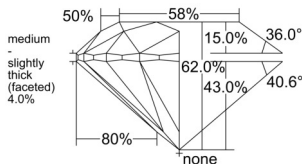

GIA®

FACSIMILE

GIA REPORT 7518185447

Verify this report at GIA.edu

GIA NATURAL DIAMOND DOSSIER®

January 10, 2025
GIA Report Number 7518185447
Shape and Cutting Style ..... Round Brilliant
Measurements ..... 5.92 - 5.95 x 3.68 mm

GRADING RESULTS

Carat Weight ..... 0.80 carat
Color Grade I
Clarity Grade VVS1
Cut Grade ..... Excellent

ADDITIONAL GRADING INFORMATION

Polish ..... Excellent
Symmetry ..... Excellent
Fluorescence ..... None
Clarity Characteristics ..... Cloud, Internal Graining
Inscription(s): GIA 7518185447

PROPORTIONS

Profile to actual proportions

GRADING SCALES

GIA COLOR SCALE

COLORLESS	D
	E
	F
	G
	H
	I
	J
NEAR COLORLESS	K
	L
FAIN	M
	N
	O
	P
VERY LIGHT	Q
	R
	S
	T
	U
	V
	W
	X
	Y
LIGHT	Z

GIA CLARITY SCALE

FLAWLESS	INTERNAL FLAWLESS	
		FLAWLESS
VERY VERY SLIGHTLY INCLUDED	VVS₁	
	VVS₂	
VERY SLIGHTLY INCLUDED	VS₁	
	VS₂	
SLIGHTLY INCLUDED	SI₁	
	SI₂	
INCLUDED	I₁	
	I₂	
	I₃	

GIA CUT SCALE

EXCELLENT
VERY GOOD
GOOD
FAIR
POOR