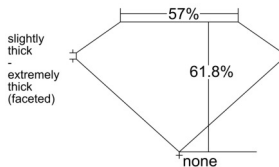

GIA®

FACSIMILE

GIA REPORT

7518194655

Verify this report at GIA.edu

GIA NATURAL DIAMOND DOSSIER®

January 17, 2025
GIA Report Number 7518194655
Shape and Cutting Style ..... Heart Brilliant
Measurements ..... 5.27 x 5.95 x 3.68 mm

GRADING RESULTS

Carat Weight ..... 0.70 carat
Color Grade ..... G
Clarity Grade VVS2

ADDITIONAL GRADING INFORMATION

Polish ..... Excellent
Symmetry ..... Excellent
Fluorescence ..... None
Clarity Characteristics ..... Pinpoint
Inscription(s): GIA 7518194655

PROPORTIONS

Profile not to actual proportions

GRADING SCALES

GIA COLOR SCALE		GIA CLARITY SCALE			
COLORLESS	D	VERY VERY SLIGHTLY INCLUDED	FLAWLESS		
	E		INTERNALLY FLAWLESS		
	F	VERY SLIGHTLY INCLUDED	VVS₁		
	G		VVS₂		
	H		VS₁		
	NEAR COLORLESS	I	SLIGHTLY INCLUDED	VS₂	
		J		SI₁	
		FAINT	K	INCLUDED	SI₂
			L		I₁
			M		I₂
VERT LIGHT			N	INCLUDED	I₃
	O				
	P				
	Q				
LIGHT	R				
	S				
	T				
	U				
	V				
	W				
	X				
	Y				
	Z