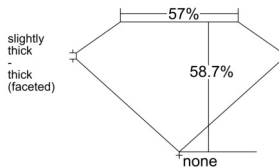

GIA®

FACSIMILE

GIA REPORT 7518208730

Verify this report at GIA.edu

GIA NATURAL DIAMOND DOSSIER®

January 15, 2025
GIA Report Number 7518208730
Shape and Cutting Style ..... Heart Brilliant
Measurements ..... 4.75 x 5.58 x 3.28 mm

GRADING RESULTS

Carat Weight ..... 0.50 carat
Color Grade I
Clarity Grade VS2

ADDITIONAL GRADING INFORMATION

Polish ..... Excellent
Symmetry ..... Excellent
Fluorescence ..... None
Clarity Characteristics ..... Feather, Crystal
Inscription(s): GIA 7518208730

PROPORTIONS

Profile not to actual proportions

GRADING SCALES

GIA COLOR SCALE		GIA CLARITY SCALE			
COLORLESS	D	VERY VERY SLIGHTLY INCLUDED	FLAWLESS		
	E		INTERNALLY FLAWLESS		
	F	VERY SLIGHTLY INCLUDED	VVS₁		
	G		VVS₂		
	H		VS₁		
	NEAR COLORLESS	I	SLIGHTLY INCLUDED	VS₂	
		J		SI₁	
		FAINT	K	INCLUDED	SI₂
			L		I₁
			M		I₂
VERT LIGHT	N	LIGHT	I₃		
	O				
	P				
	Q				
	R