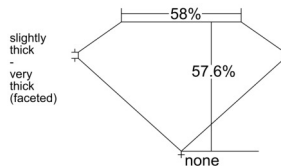

GIA®

FACSIMILE

GIA REPORT

7518211154

Verify this report at GIA.edu

GIA NATURAL DIAMOND DOSSIER®

January 15, 2025
GIA Report Number 7518211154
Shape and Cutting Style ..... Heart Brilliant
Measurements ..... 4.43 x 5.19 x 2.99 mm

GRADING RESULTS

Carat Weight ..... 0.41 carat
Color Grade ..... G
Clarity Grade SI1

ADDITIONAL GRADING INFORMATION

Polish ..... Excellent
Symmetry ..... Very Good
Fluorescence ..... None
Clarity Characteristics..... Cloud, Crystal, Feather
Inscription(s): GIA 7518211154

PROPORTIONS

Profile not to actual proportions

GRADING SCALES

GIA COLOR SCALE		GIA CLARITY SCALE			
COLORLESS	D	VERY VERY SLIGHTLY INCLUDED	FLAWLESS		
	E		INTERNALLY FLAWLESS		
	F	VERY SLIGHTLY INCLUDED	VVS₁		
	G		VVS₂		
	H		VS₁		
	NEAR COLORLESS	I	SLIGHTLY INCLUDED	VS₂	
		J		SI₁	
		FAINT	K	INCLUDED	SI₂
			L		I₁
			M		I₂
VERT LIGHT	N	LIGHT	I₃		
	O				
	P				
	Q				
	R